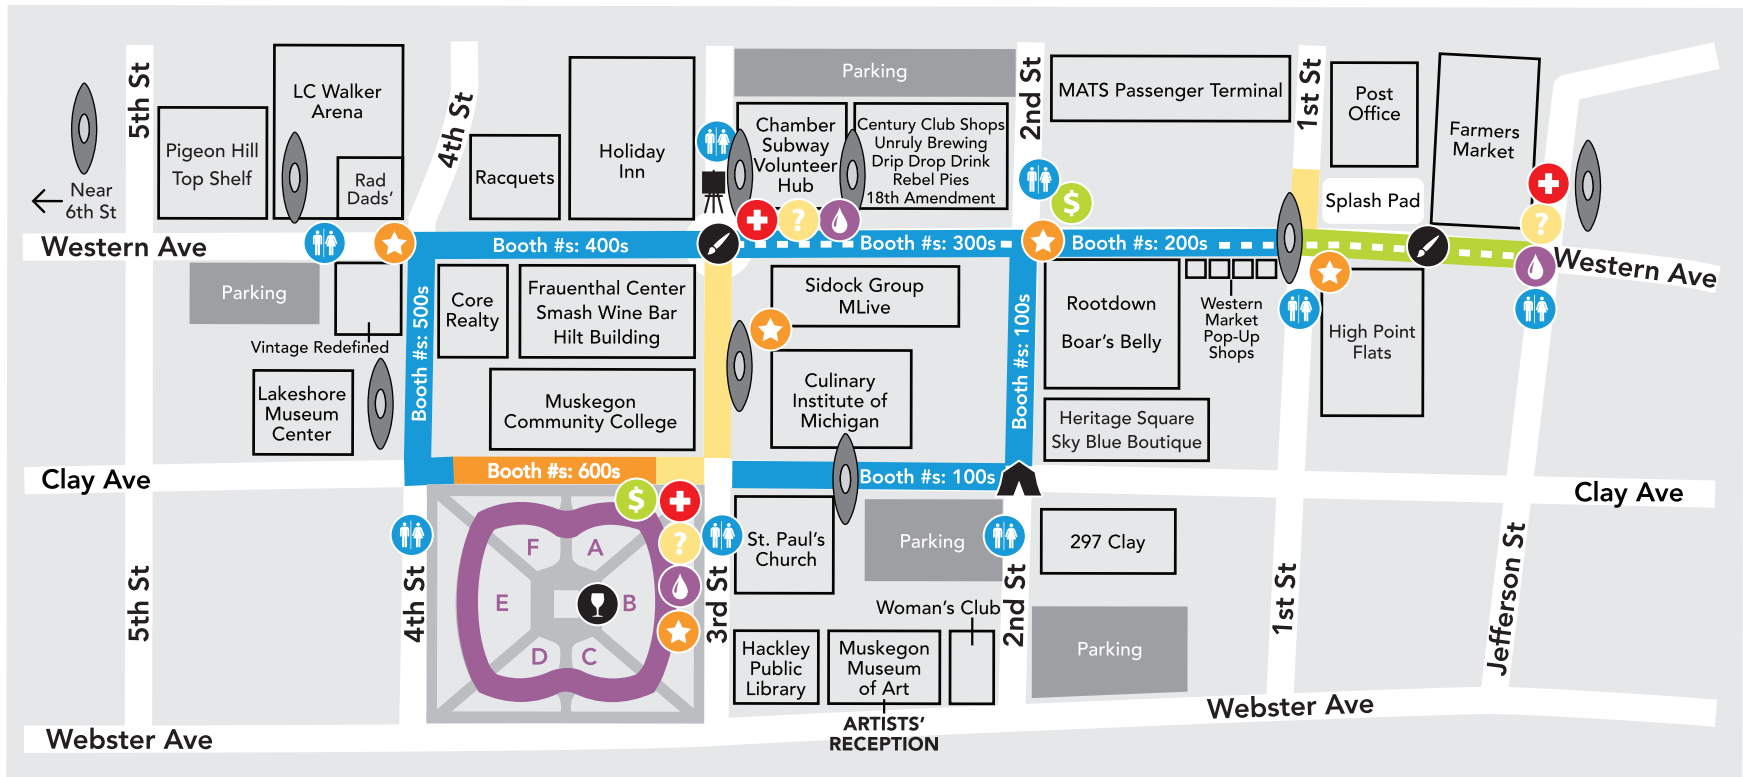

# 2018 LAKESHORE ART FESTIVAL MAP

## Downtown Muskegon

|                           |                |                                 |                           |
|---------------------------|----------------|---------------------------------|---------------------------|
| Fine Art/Craft Exhibitors | Public Parking | Info & Merch Booth              | Wine & Beer Garden        |
| Craft Exhibitors          | Chalk The Walk | Street Performers/Entertainment | K-12 Student Art Showcase |
| Artisan Food Market       | ATM            | First Aid                       | Emerging Authors Tent     |
| Festival Food             | Restrooms      | Interactive/Live Art            | Kayak Sculptures          |
| Children's Lane           | Water Station  |                                 |                           |