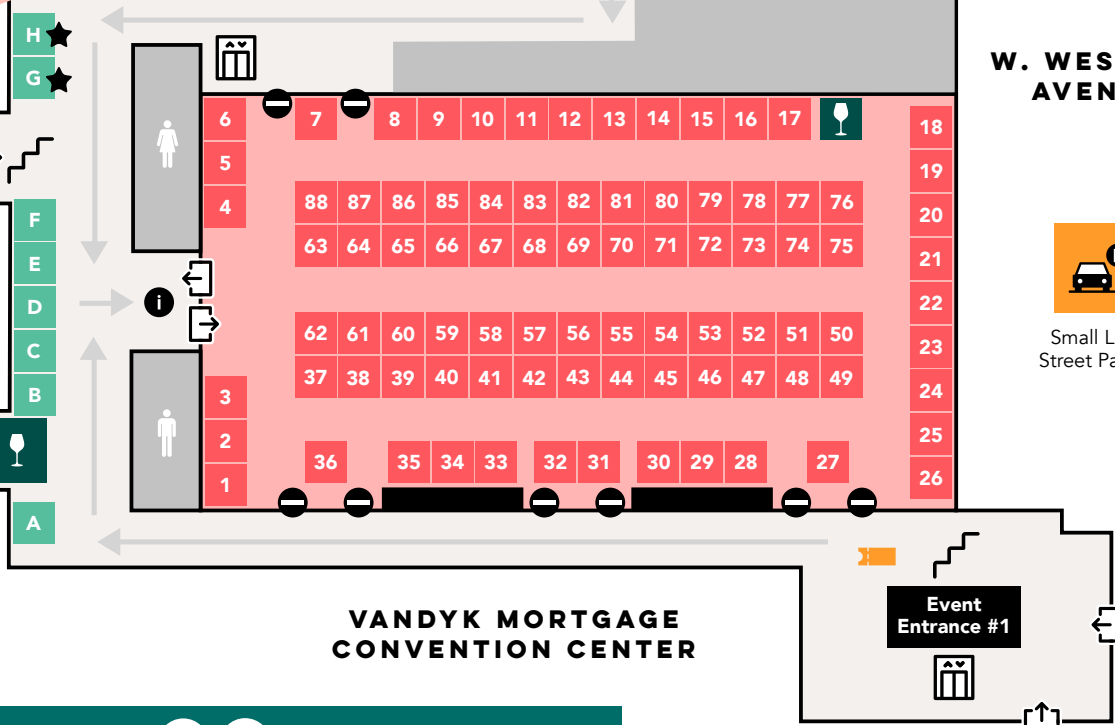

Delta Hotel Connection

Event Entrance #3

Loading Dock

SHORELINE DRIVE

W. WESTERN AVENUE

Event Entrance #2

Parking Across Shoreline

Small Lot & Street Parking

VANDYK MORTGAGE CONVENTION CENTER

Event Entrance #1

Arena Connection

michiganmakersmarket.org /michiganmakersmarket

**EVENT PARTNERS**

- Info & Giveaways - TBD - A
- Vintage Redefined - B
- Route 31 Credit Union - C
- Lisa Vela Group - D
- Norden Group - E
- Polka Dot Paisley - F
- ★ Blue Anchor - G
- ★ DANDE Living - H